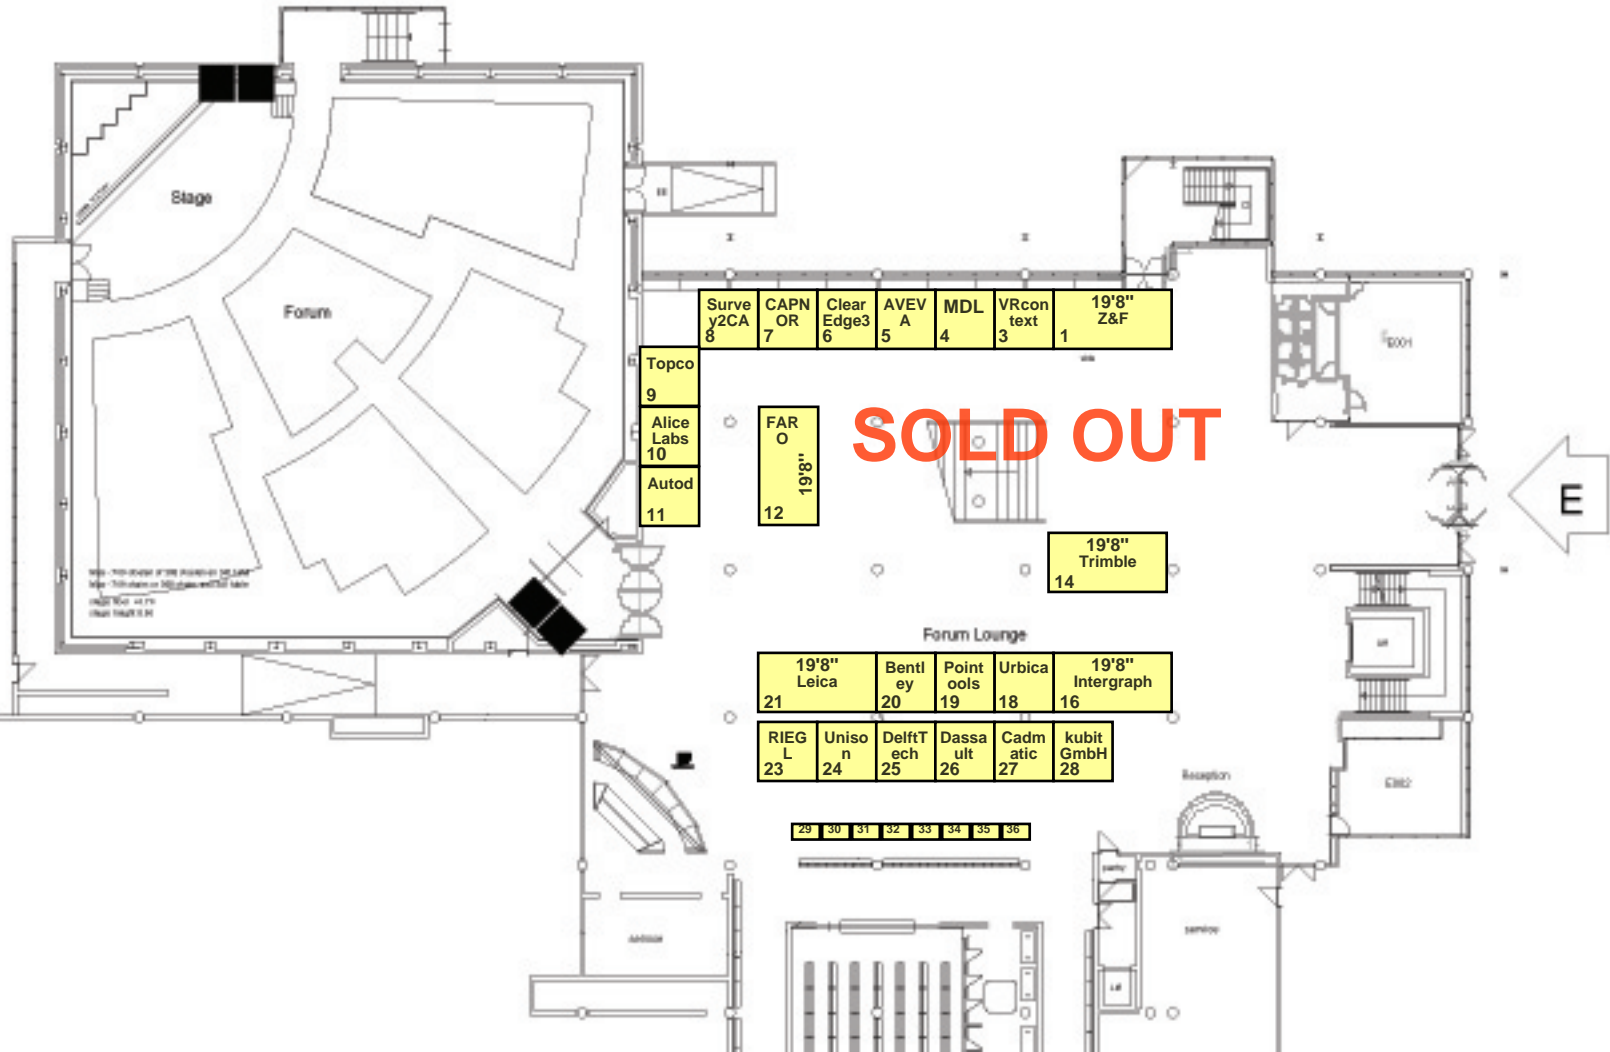

### RAI Amsterdam, The Netherlands

Survey2CA 8  
CAPNOR 7  
ClearEdge3 6  
AVEVA 5  
MDL 4  
VRcontext 3  
19'8" Z&F 1

Topco 9  
Alice Labs 10  
Autod 11

FARO 12  
19'8"

**SOLD OUT**

19'8" Trimble 14

Forum Lounge

19'8" Leica 21  
Bentley 20  
Pointools 19  
Urbica 18  
19'8" Intergraph 16

RIEGL 23  
Unison 24  
DelftTech 25  
Dassault 26  
Cadmatic 27  
kubit GmbH 28

29 30 31 32 33 34 35 36